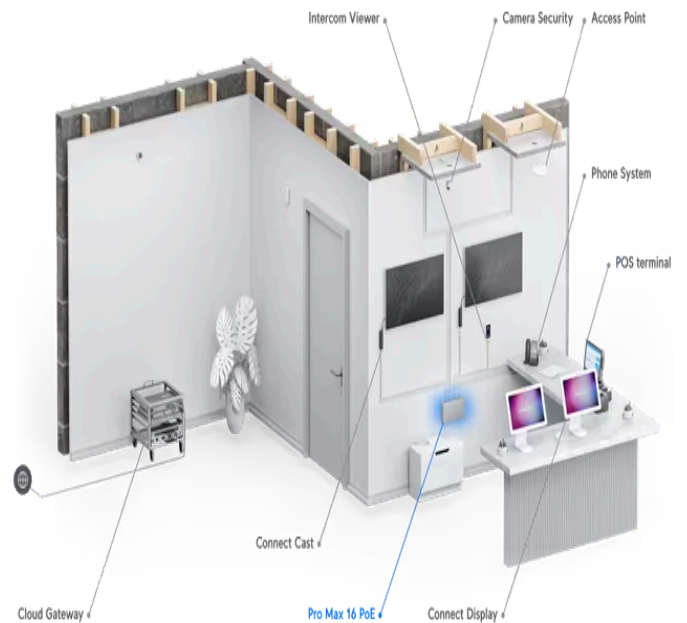

WiFi Switching Cloud Keys & Gateways Camera Security Door Access Power Tech New I

Switching > [Pro Max 16 PoE](#)

Datasheet

In The Box

Marketing Images

Installation Guide

Mechanical

Dimensions	325.1 x 160 x 43.7 mm (12.8 x 6.3 x 1.7")
Weight	2.1 kg (4.6 lb)
Enclosure material	SGCC steel

Hardware

Management interface	Ethernet In-Band
-----------------------------	------------------

Networking interface	(12) GbE RJ45 ports (4) 1/2.5 GbE RJ45 ports (2) 10G SFP+ ports
PoE interface	(12) PoE/PoE+ (Pins 1, 2+; 3, 6-) (4) 60W PoE++ (Pair A 1, 2+; 3, 6-) (Pair B 4, 5+; 7, 8-)
Total non-blocking throughput	42 Gbps
Switching capacity	84 Gbps
Forwarding rate	62.496 Mpps
Power method	DC adapter
Power supply	54V, 210W
Max. power consumption	30W (Excluding PoE output)
Total available PoE	180W
Max. PoE wattage per port by PSE	PoE: 15.4W PoE+: 30W PoE++: 60W
Voltage range PoE mode	PoE: 44—57V PoE+/PoE++: 50—57V
LCM display	(1) 1.3" touchscreen
Button	Factory reset
Ambient operating temperature	-5 to 40° C (23 to 104° F)
Ambient operating humidity	10 to 90% noncondensing
Certifications	CE, FCC, IC

Switching Features

Layer 2 features	IGMP snooping STP / RSTP with priorities and port-level disable Port isolation Storm control Voice VLAN Port mirroring LACP port aggregation Multicast / broadcast rate limiting MAC address blocking Flow control 802.1X control Jumbo frames
-------------------------	---