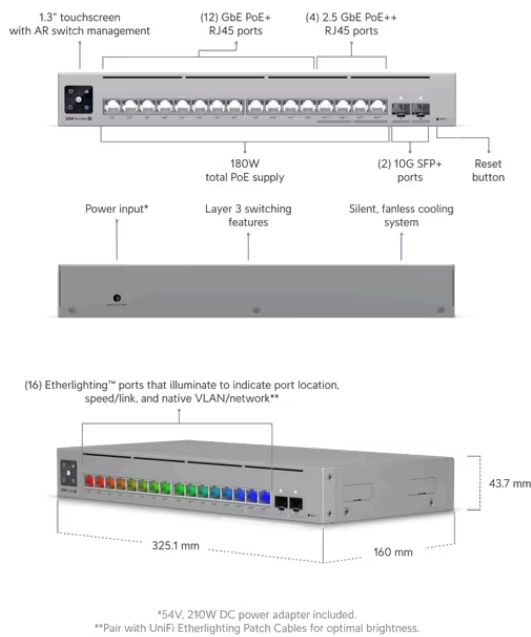

WiFi Switching Cloud Keys & Gateways Camera Security Door Access Power Tech New I

Switching > [Pro Max 16 PoE](#)

Datasheet

In The Box

Marketing Images

Installation Guide

Mechanical

Dimensions	325.1 x 160 x 43.7 mm (12.8 x 6.3 x 1.7")
Weight	2.1 kg (4.6 lb)
Enclosure material	SGCC steel

Hardware

Management interface	Ethernet In-Band
-----------------------------	------------------

Networking interface	(12) GbE RJ45 ports (4) 1/2.5 GbE RJ45 ports (2) 10G SFP+ ports
PoE interface	(12) PoE/PoE+ (Pins 1, 2+; 3, 6-) (4) 60W PoE++ (Pair A 1, 2+; 3, 6-) (Pair B 4, 5+; 7, 8-)
Total non-blocking throughput	42 Gbps
Switching capacity	84 Gbps
Forwarding rate	62.496 Mpps
Power method	DC adapter
Power supply	54V, 210W
Max. power consumption	30W (Excluding PoE output)
Total available PoE	180W
Max. PoE wattage per port by PSE	PoE: 15.4W PoE+: 30W PoE++: 60W
Voltage range PoE mode	PoE: 44—57V PoE+/PoE++: 50—57V
LCM display	(1) 1.3" touchscreen
Button	Factory reset
Ambient operating temperature	-5 to 40° C (23 to 104° F)
Ambient operating humidity	10 to 90% noncondensing
Certifications	CE, FCC, IC

Switching Features

Layer 2 features	IGMP snooping STP / RSTP with priorities and port-level disable Port isolation Storm control Voice VLAN Port mirroring LACP port aggregation Multicast / broadcast rate limiting MAC address blocking Flow control 802.1X control Jumbo frames
-------------------------	---